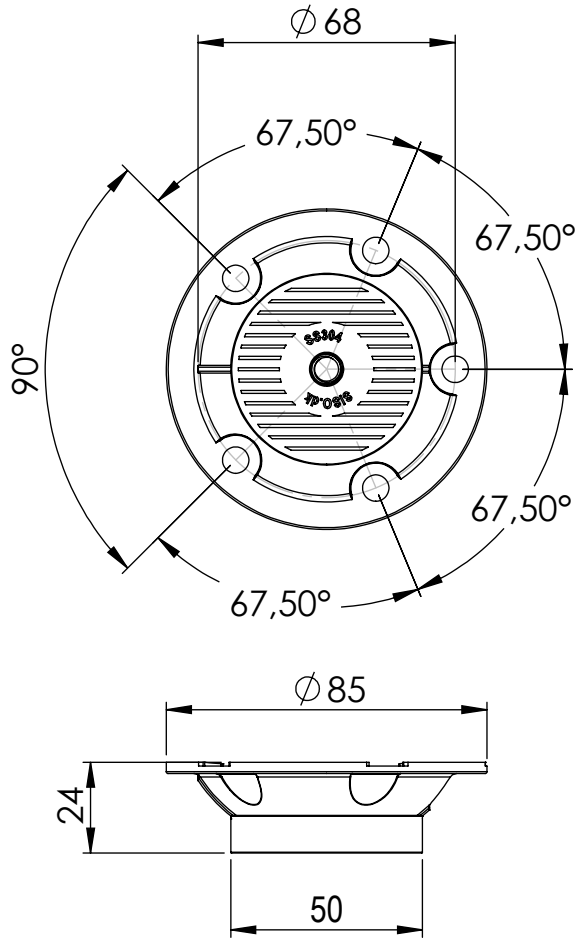

SISO.dk
Mini Twister
Installation details

- 0°
- $6,50^\circ$
- $13,50^\circ$
- 20°

Preset positioning spots to insure correct adjustment and strength

0° position

20° position