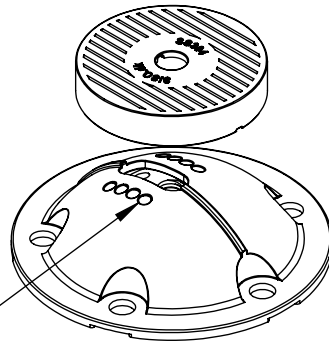

SISO.dk
Mini Twister
Installation details

- 0°
- $6,50^\circ$
- $13,50^\circ$
- 20°

Preset positioning spots to insure correct adjustment and strength

0° position

20° position