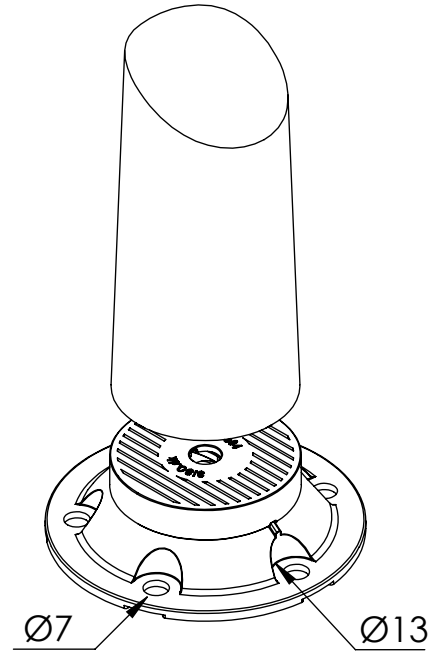

SISO.dk
Mini Twister
Installation details

- 0°
- $6,50^\circ$
- $13,50^\circ$
- 20°

Preset positioning spots to insure correct adjustment and strength

0° position

20° position