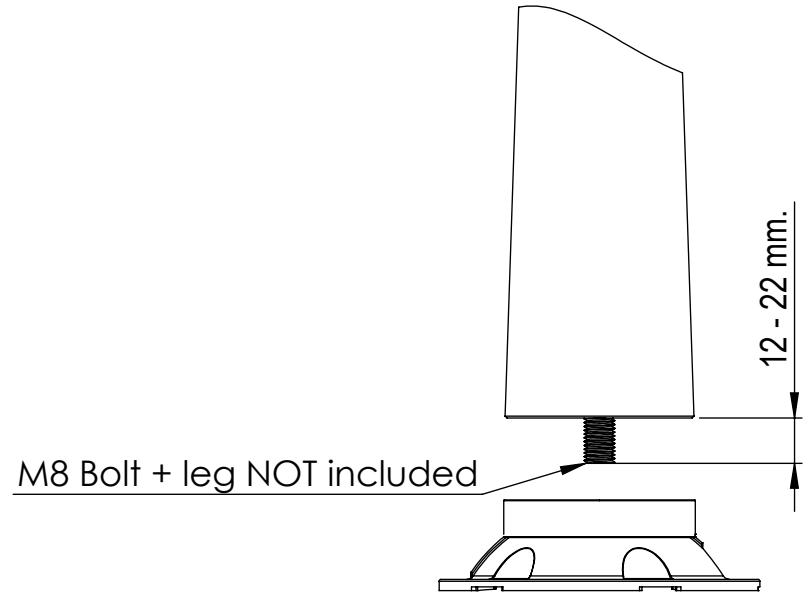

SISO.dk
Mini Twister
Installation details

- 0°
- $6,50^\circ$
- $13,50^\circ$
- 20°

Preset positioning spots to insure correct adjustment and strength

0° position

20° position